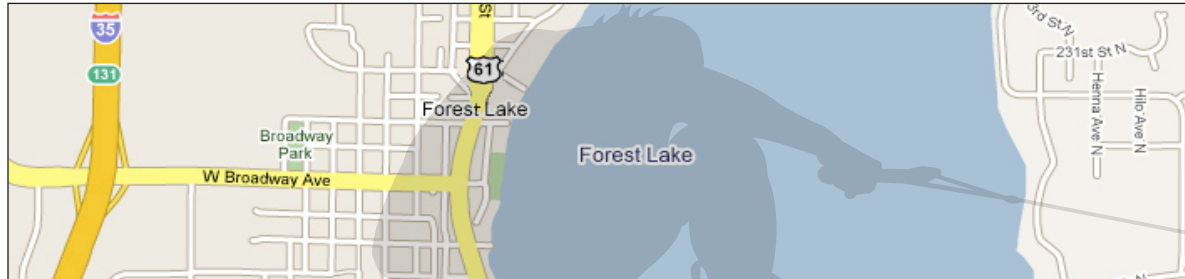

Tour Dates and Locations

June 2nd Forest ————— Forest Lake, MN

July 14 Goose Lake ————— White Bear Lake, MN

July 28th Forest Lake ————— Forest Lake, MN

August 11th Goose Lake ————— White Bear Lake, MN

Forest Lake, MN